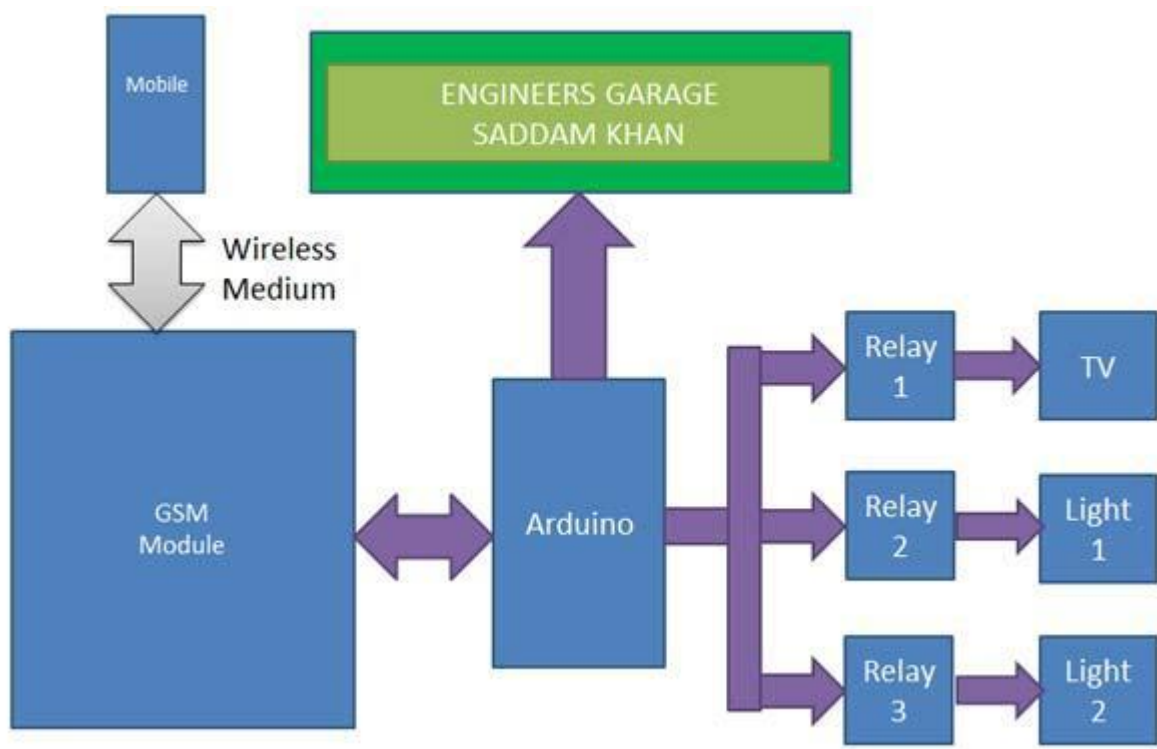

AJLON TECHNOLOGIES

IoT based Manual / Automatic 2 Device Control

Motor Con is an intelligent electronic device connected to your motor starter to let you remotely control and protect your three phase pump set from anywhere in the world through the motor Con App, or an SMS, or a phone call or a missed call, making use of GSM network for global connectivity.

Motor Con packages consisting of an innovative electronic device to be connected with your existing motor starter and an Android application to be installed in your smart phone for remotely controlling and completely protecting your three phase pump sets from any distance.

AJLON TECHNOLOGIES

How it works:

- At first fix the MotorCon GSM motor controller to the starter unit of three
- After fixing the device, switch on the device and register the mobile number to the GSM module. Two ways are
 - By using mobile app
 - By using SMS
 - By making a call