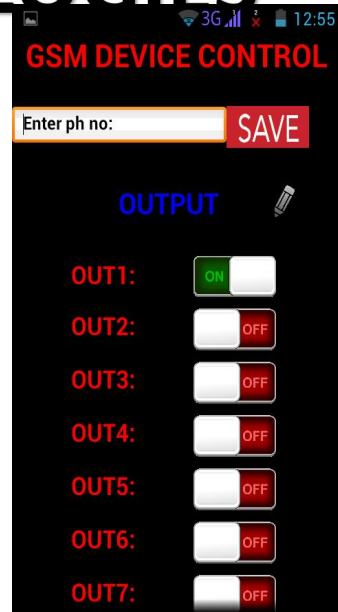

Click Here to Enter