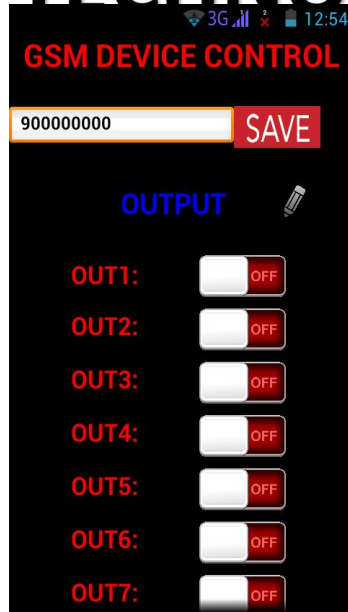

Click Here to Enter