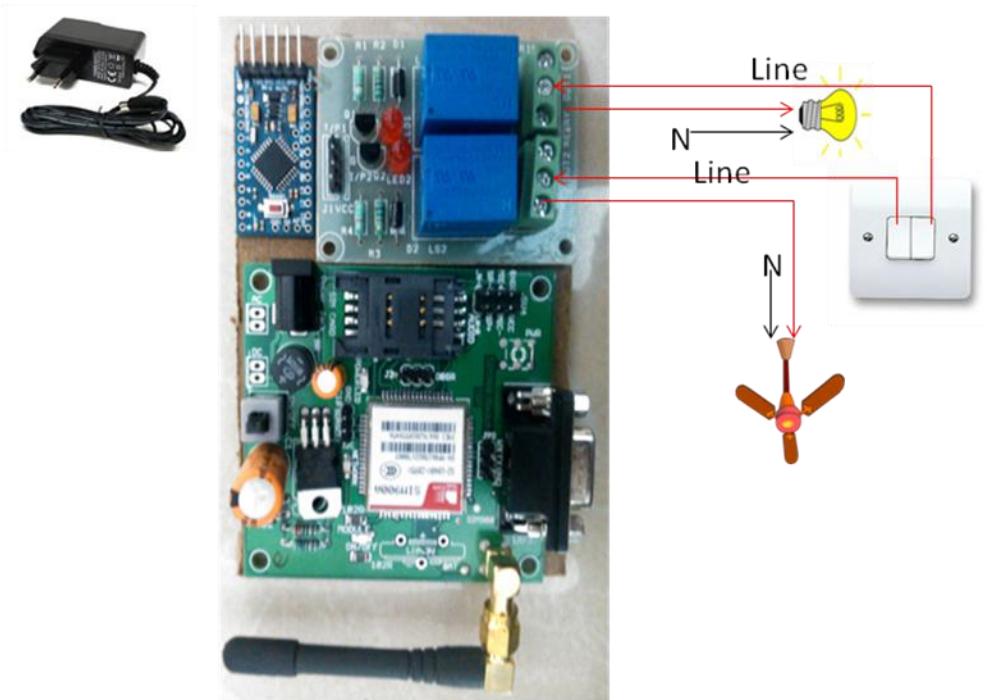

AJLON TECHNOLOGIES

How it works:

- At first fix the MotorCon GSM motor controller to the starter unit of three
- After fixing the device, switch on the device and register the mobile number to the GSM module. Two ways are
 - By using mobile app
 - By using SMS
 - By making a call

AJLON TECHNOLOGIES

AIRCEL
airtel
Main Menu

I ROBOTIX
www.rsautomationtech.com

Click Here to Enter

GSM BASED HOME APPLIANCES CONTROL-2DEVICES

AJLON TECHNOLOGIES

APPLICATION

- ✓ Adds Safety Through Appliance and Lighting Control
- ✓ Secures Home Through Automated Door Locks
- ✓ Increases Awareness Through Security Cameras
- ✓ Increases Convenience Through Temperature Adjustment
- ✓ Saves Time
- ✓ Saves Money and Increases Convenience
- ✓ Contributes to Economy
- ✓ Increases Peace of Mind
- ✓ Allows You Control When Out of Town

Features of Home Automation

- ✓ Home automation system with security by Using Microcontroller
- ✓ Home automation System Based on Touch Screen
- ✓ Android based home automation system
- ✓ DTMF based home automation system
- ✓ GSM Based home automation system
- ✓ Arduino Based home automation system
- ✓ Home automation and security system based on sensor